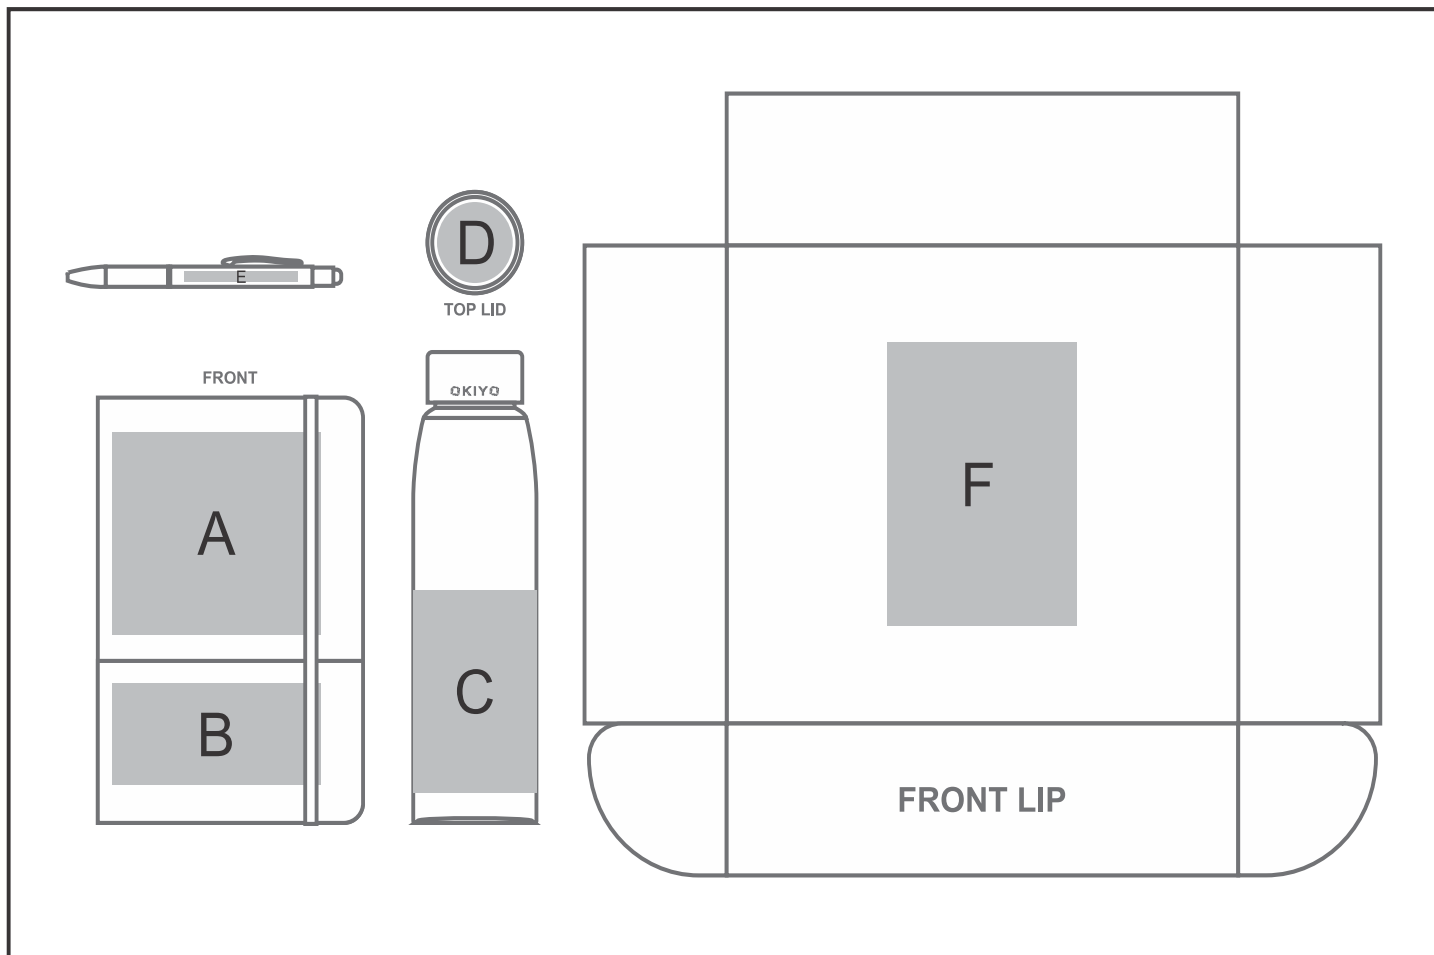

GF-OK-1035-B

Okiyo Goda Kraft Gift Set

Need to know:

- Includes 1-Position Debossing on Notebook OR 1-Colour, 1-Position Screen Print on Notebook AND 1-Colour, 1-Position Screen Wrap on Bottle AND 1-Position Laser Engraving on Pen AND 1-Colour, 1-Position Screen Print on Box (setup fee applies)

Branding Options:

Position	Branding Method (Branding Code)	No. of Colours	Dimension
A	Screen Print (SB)	1 Colour	80mm wide x 60mm high
A	Digital Direct Transfer (DDT-D)	Full Colour	105mm wide x 75mm high
A	Digital Direct Transfer (DDT-A)	Full Colour	110mm wide x 100mm high
A	Laser Engraving (LC)	N/A	100mm wide x 100mm high

B	Screen Print (SB)	1 Colour	70mm wide x 35mm high
B	Digital Direct Transfer (DDT-D)	Full Colour	105mm wide x 50mm high
B	Digital Direct Transfer (DDT-A)	Full Colour	110mm wide x 50mm high
B	Debossing (BOS-1)	N/A	100mm wide x 50mm high

C	Screen Wrap (SW)	1 Colour	120mm wide x 100mm high
C	Pad Printing (PC)	4 Colours	15mm wide x 60mm high

D	Pad Printing (PB)	4 Colours	30mm wide x 30mm high
D	Laser Engraving (LC)	N/A	40mm wide x 40mm high